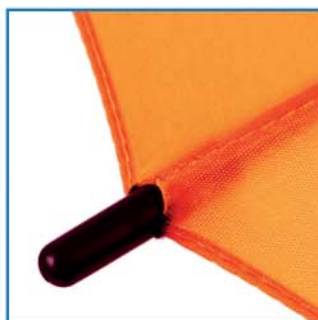

№ 4011

SOLID

**Stockschirm, Automatik,**  
Nylon, Metallstock ø 8mm,  
schwarzes Paragongestell  
61/8

**Regular Automatic, nylon,**  
metal shaft ø 8mm, black  
paragon frame 61/8

ø 100cm

Stabiler Metallstock  
ø 8mm, verchromt  
Stable chromed metal shaft  
ø 8mm

Siebdruck  
Screen print

Siebdruck  
Screen print

Siebdruck  
Screen print

L = 83cm

Stabile Plastikspitzen  
Stable plastic tips

Schwarze Plastikkrücke  
und -spitzen  
Black plastic crook handle  
and tips

navy

yellow

black

orange